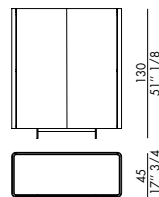

The Alma sideboard in lacquered or brushed is the sideboard with a modern and contemporary style that offers a designer storage solution. The Alma sideboard is made with a matt or brushed lacquered structure and doors and is available in two different sizes, with two or three doors depending on your needs. The possibility of customizing the top in matt lacquer, veneered wood, ceramic or brushed and the four resistant V01 black painted metal skewers that support the structure, place emphasis on the attention to detail and choice of materials of this jewel of contemporary furniture. The practical and storage function of this sideboard is respected by the internal shelves in smoked glass, which help to hide and store objects, documents, crockery and glasses, promoting the organization of the space and making it perfect not only for domestic environments but also for offices and meeting rooms. The Alma sideboard in lacquered or vive in the Alma High version with two doors is equipped with an interior with a bronze mirror, wall fixing is mandatory. Also available in the simpler Madia Alma version, or in the Madia Alma Diamond version with quilted doors.

eforma
DESIGN ITALIANO

Informazioni tecniche / Technical informations

ALMA

ALMA HIGH

149,5
57" 7/8

220
86" 5/8

ALMA

100
39" 3/8