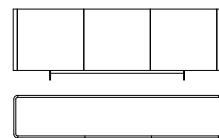

The Alma sideboard in lacquered or brushed is the sideboard with a modern and contemporary style that offers a designer storage solution. The Alma sideboard is made with a matt or brushed lacquered structure and doors and is available in two different sizes, with two or three doors depending on your needs. The possibility of customizing the top in matt lacquer, veneered wood, ceramic or brushed and the four resistant V01 black painted metal skewers that support the structure, place emphasis on the attention to detail and choice of materials of this jewel of contemporary furniture. The practical and storage function of this sideboard is respected by the internal shelves in smoked glass, which help to hide and store objects, documents, crockery and glasses, promoting the organization of the space and making it perfect not only for domestic environments but also for offices and meeting rooms. The Alma sideboard in lacquered or vive in the Alma High version with two doors is equipped with an interior with a bronze mirror, wall fixing is mandatory. Also available in the simpler Madia Alma version, or in the Madia Alma Diamond version with quilted doors.

eforma
DESIGN ITALIANO

Informazioni tecniche / Technical informations

ALMA

ALMA HIGH

149,5
57" 7/8

220
86" 5/8

ALMA

100
39" 3/8

ALMA HIGH

Madia bifacciale con 2 o 3 ante, struttura ed ante laccate opaco, laccato lucido o spazzolato. Top: laccato opaco, laccato lucido o spazzolato, legno impiallacciato, ceramica. Piedi in metallo verniciato nero V01, ripiani interni in cristallo fumè. ALMA HIGH, interno con specchio bronzo.